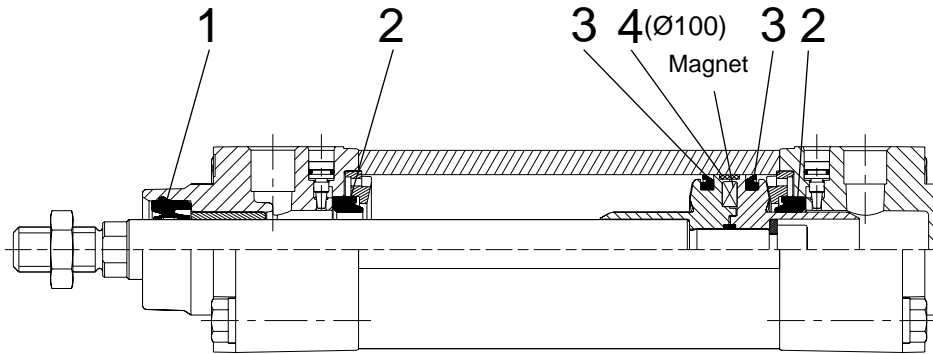

The spare parts kits apply to PES cylinder series 450 with tie-rods and PES cylinder series 453 with profiled barrel.

B

Ø	cylinder type	code (seals: 1 to 4)
32	Equipped for detector	97802343
40	Equipped for detector	97802344
50	Equipped for detector	97802345
63	Equipped for detector	97802346
80	Equipped for detector	97802347
100	Equipped for detector	97802259

NOTE: For best results, use grease supplied in each kit.
 Supplementary tube (11cm³) available on request, code: **97802100**

ROD + PISTON UNIT

Ø	rod + piston unit
32	97802736 (1)
40	97802737 (1)
50	97802738 (1)
63	97802739 (1)
80	97802740 (1)
100	97802741 (1)

(1) Specify stroke length (in mm)

00335GB-2007/R01
 ASCOJOUCOMATIC reserves the right to alter the availability, design and specifications without notice.