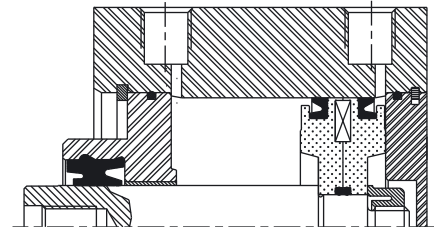

SINGLE ACTING

DOUBLE ACTING

Ø 8 ... 20 mm

TYPE 2

Ø 25 ... 100 mm

TYPE 2

TYPE 3

The kits contain wearing parts. They are suitable for both single and double acting type 1 and 2 cylinders.

Ø (mm)	catalogue number
8	97801348
10	97801349
12	97801350
16	97801351
20	97801352
25	97801353
32	97801354
40	97801355
50	97801356
63	97801357
80	97801358
100	97801591
1 Tube of grease, 11 cm ³	97802100