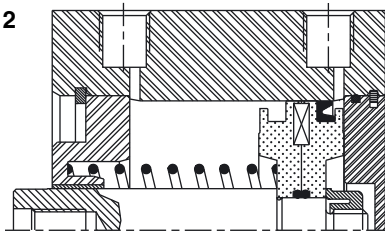

SINGLE ACTING

DOUBLE ACTING

Ø 8 ... 20 mm

TYPE 2

Ø 25 ... 100 mm

TYPE 2

TYPE 3

The kits contain wearing parts. They are suitable for both single and double acting type 1 and 2 cylinders.

Ø (mm)	catalogue number
8	97801348
10	97801349
12	97801350
16	97801351
20	97801352
25	97801353
32	97801354
40	97801355
50	97801356
63	97801357
80	97801358
100	97801591
1 Tube of grease, 11 cm ³	97802100