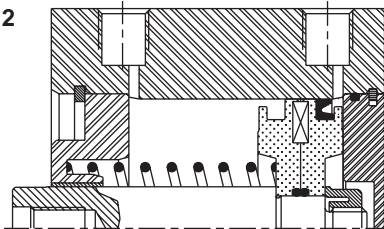

B

SINGLE ACTING

DOUBLE ACTING

Ø 8 ... 20 mm

type 2

TYPE 2

Ø 25 ... 100 mm

type 3

TYPE 2

TYPE 3

The kits contain wearing parts. They are suitable for both single and double acting type 1 and 2 cylinders.

Ø (mm)	catalogue number
8	97801348
10	97801349
12	97801350
16	97801351
20	97801352
25	97801353
32	97801354
40	97801355
50	97801356
63	97801357
80	97801358
100	97801591
1 Tube of grease, 11 cm ³	97802100