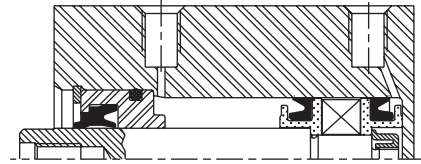

B

SINGLE ACTING

DOUBLE ACTING

Ø 8 ... 20 mm

type 2

TYPE 2

Ø 25 ... 100 mm

type 3

TYPE 2

TYPE 3

The kits contain wearing parts. They are suitable for both single and double acting type 1 and 2 cylinders.

Ø (mm)	catalogue number
8	97801348
10	97801349
12	97801350
16	97801351
20	97801352
25	97801353
32	97801354
40	97801355
50	97801356
63	97801357
80	97801358
100	97801591
1 Tube of grease, 11 cm ³	97802100