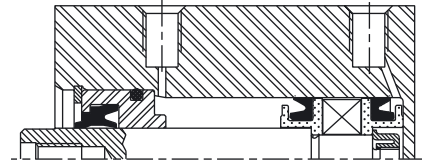

SINGLE ACTING

DOUBLE ACTING

Ø 8 ... 20 mm

TYPE 2

Ø 25 ... 100 mm

TYPE 2

TYPE 3

The kits contain wearing parts. They are suitable for both single and double acting type 1 and 2 cylinders.

Ø (mm)	catalogue number
8	97801348
10	97801349
12	97801350
16	97801351
20	97801352
25	97801353
32	97801354
40	97801355
50	97801356
63	97801357
80	97801358
100	97801591
1 Tube of grease, 11 cm ³	97802100